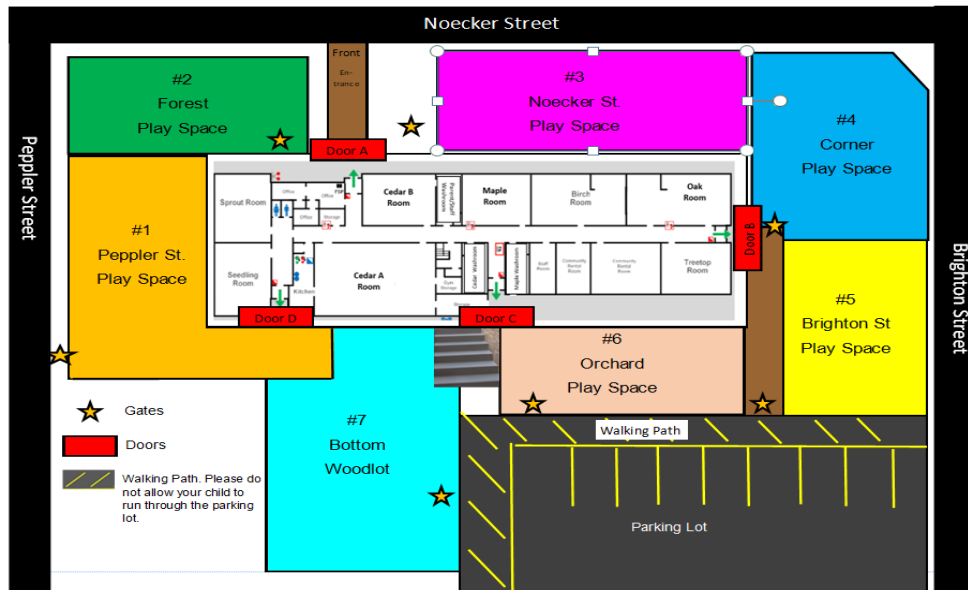

Playground Rotation Schedule Winter, Spring, Summer 2024

	Sprouts	Seedlings	Maple	Birch	Oak	Treetops	Cedar
Feb 5 - 16	#2 Forest	#1 Peppler St.	#4 Corner	#3 Noecker St .	#6 Orchard	#5 Brighton St.	#7 Bottom
Feb 19 - Mar 1	#1 Peppler St.	#2 Forest	#5 Brighton St.	#6 Orchard	#4 Corner	#3 Noecker St .	#7 Bottom
Mar 4 - 15	#4 Corner	#3 Noecker St .	#1 Peppler St.	#2 Forest	#5 Brighton St.	#6 Orchard	#7 Bottom
Mar 18 - Mar 29	#3 Noecker St .	#4 Corner	#6 Orchard	#5 Brighton St.	#2 Forest	#1 Peppler St.	#7 Bottom
Apr 2- Apr12	#2 Forest	#1 Peppler St.	#3 Noecker St .	#4 Corner	#6 Orchard	#5 Brighton St.	#7 Bottom
Apr 15 - Apr 26	#1 Peppler St.	#2 Forest	#5 Brighton St.	#6 Orchard	#3 Noecker St .	#4 Corner	#7 Bottom
Apr 29 - May 10	#4 Corner	#3 Noecker St .	#2 Forest	#1 Peppler St.	#5 Brighton St.	#6 Orchard	#7 Bottom
May 13 May 24	#3 Noecker St .	#4 Corner	#1 Peppler St.	#2 Forest	#6 Orchard	#5 Brighton St.	#7 Bottom
May 27 - June 7	#6 Orchard	#5 Brighton St.	#4 Corner	#3 Noecker St .	#1 Peppler St.	#2 Forest	#7 Bottom
June 10 - 21	#5 Brighton St.	#6 Orchard	#3 Noecker St .	#4 Corner	#2 Forest	#1 Peppler St.	#7 Bottom
June 24 - July 5	#2 Forest	#1 Peppler St.	#6 Orchard	#5 Brighton St.	#4 Corner	#3 Noecker St .	#7 Bottom
July 8 - 19	#1 Peppler St.	#2 Forest	#5 Brighton St.	#6 Orchard	#3 Noecker St .	#4 Corner	#7 Bottom
July 22 - Aug 2	#4 Corner	#3 Noecker St .	#2 Forest	#1 Peppler St.	#5 Brighton St.	#6 Orchard	#7 Bottom
Aug 6 - Aug 16	#3 Noecker St .	#4 Corner	#1 Peppler St.	#2 Forest	#6 Orchard	#5 Brighton St.	#7 Bottom
Aug 19 - Aug 30	#6 Orchard	#5 Brighton St.	#4 Corner	#3 Noecker St .	#1 Peppler St.	#2 Forest	#7 Bottom